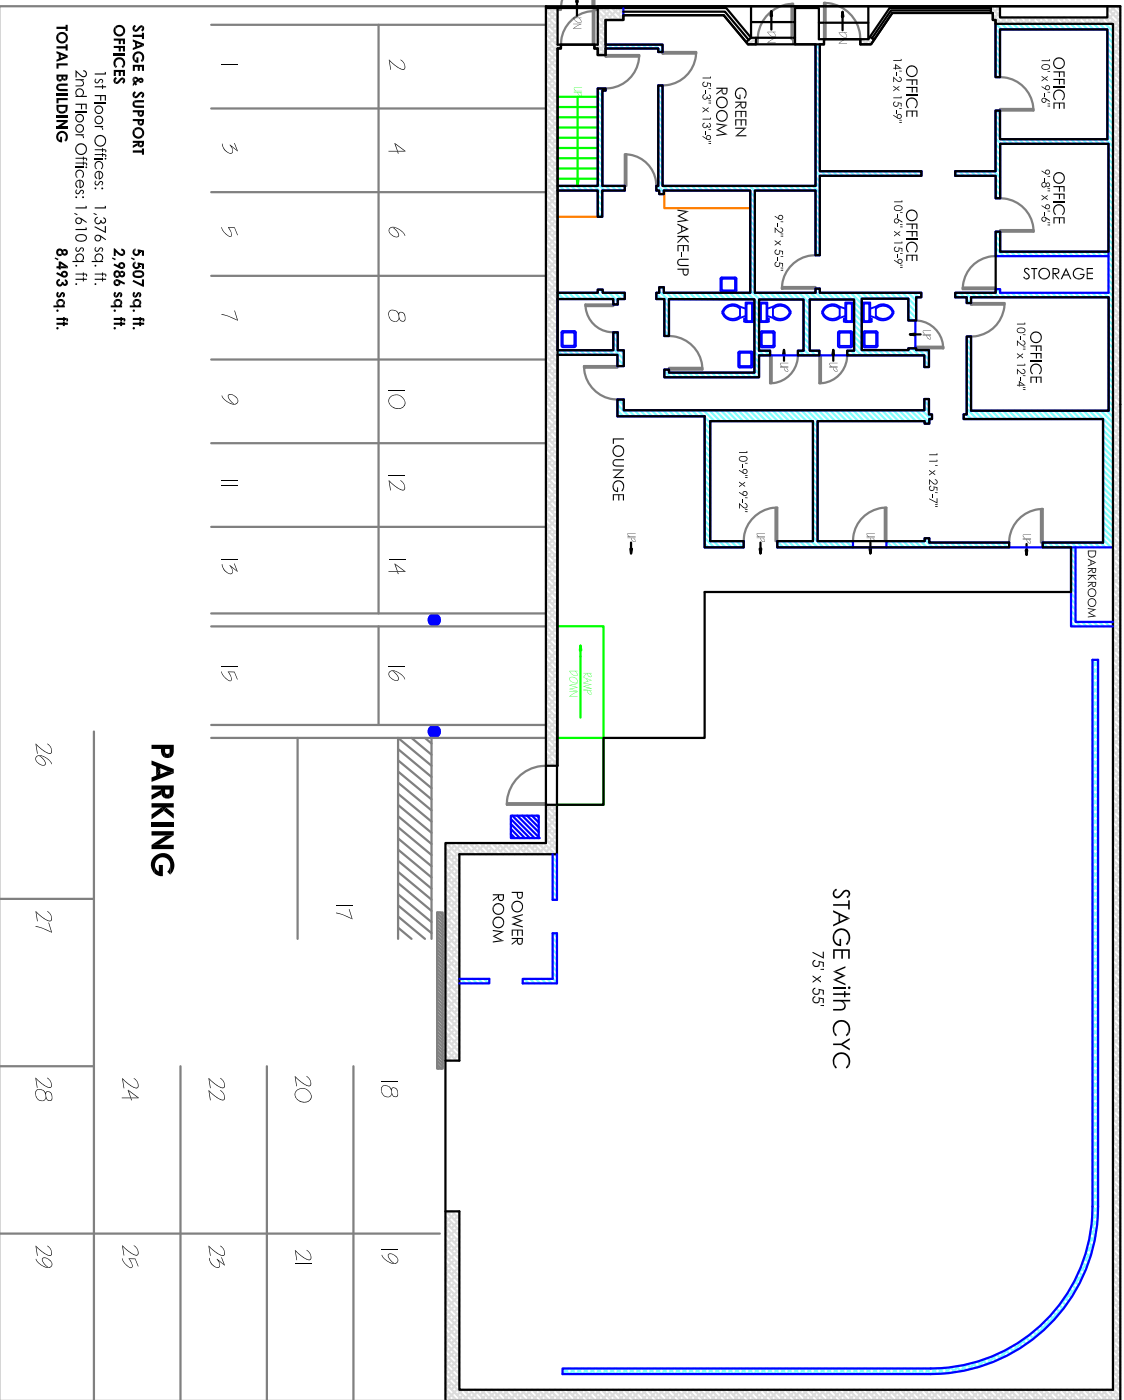

**OCCIDENTAL STUDIOS**  
 STAGE 11  
 1136 Highland Ave.  
 Hollywood, CA 90038

**STAGE & SUPPORT OFFICES**  
 1st Floor Offices: 1,376 sq. ft.  
 2nd Floor Offices: 1,510 sq. ft.  
**TOTAL BUILDING** 8,493 sq. ft.

**PARKING**

1	2	3	4	5	6	7	8	9	10	11	12	13	14	15	16	17	18	19	20	21	22	23	24	25	26	27	28	29
---	---	---	---	---	---	---	---	---	----	----	----	----	----	----	----	----	----	----	----	----	----	----	----	----	----	----	----	----